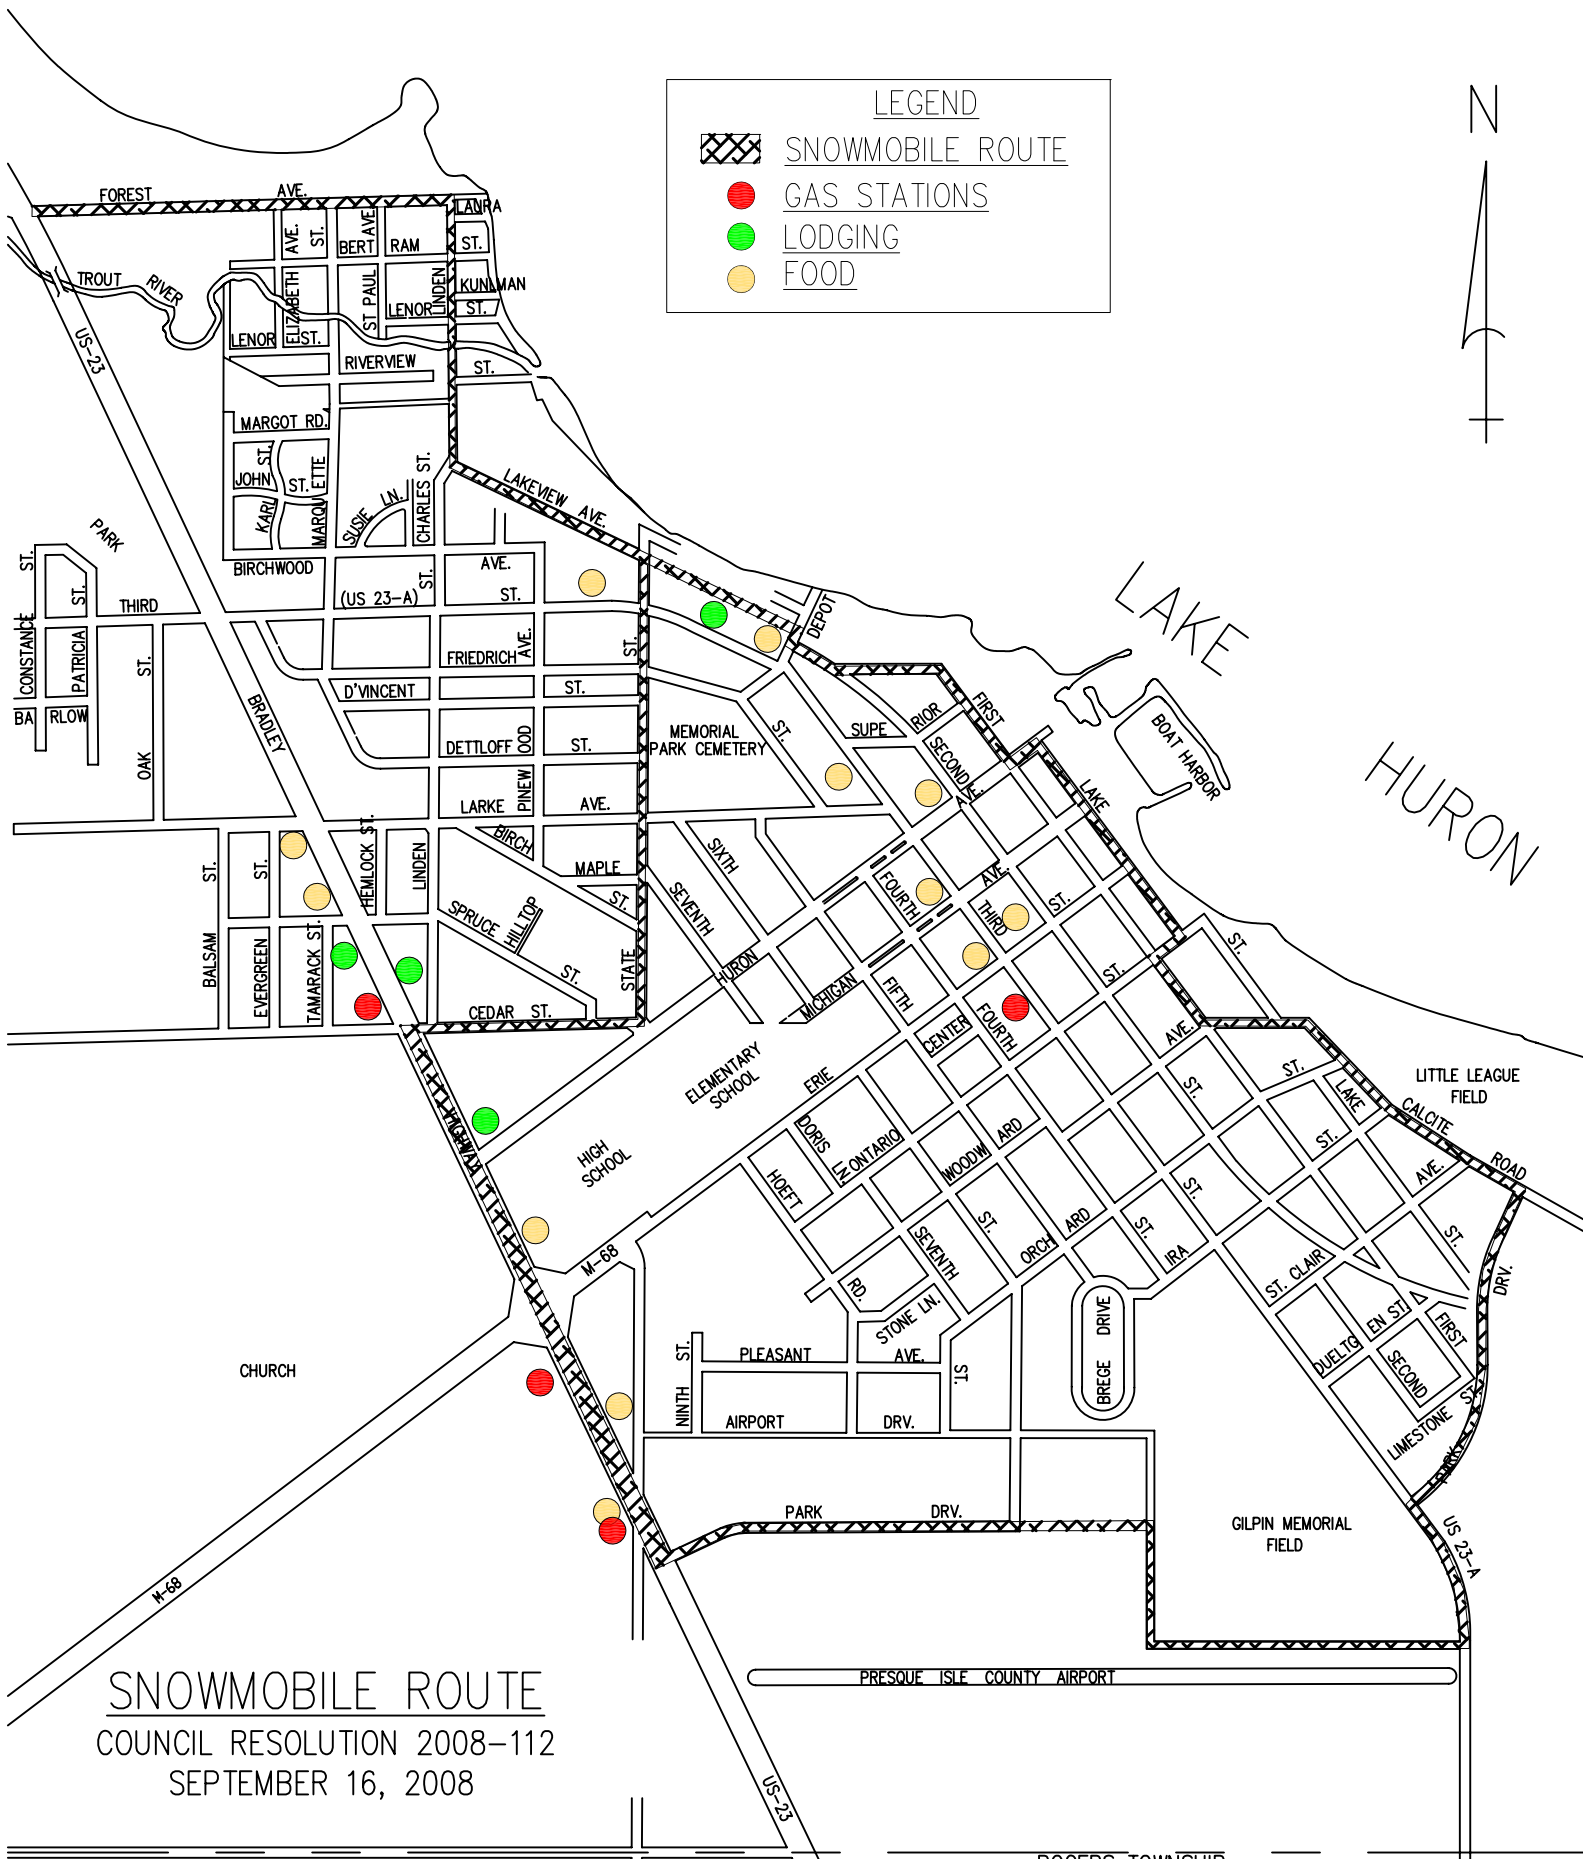

ROGERS CITY

LEGEND

-  SNOWMOBILE ROUTE
-  GAS STATIONS
-  LODGING
-  FOOD

SNOWMOBILE ROUTE
 COUNCIL RESOLUTION 2008-112
 SEPTEMBER 16, 2008